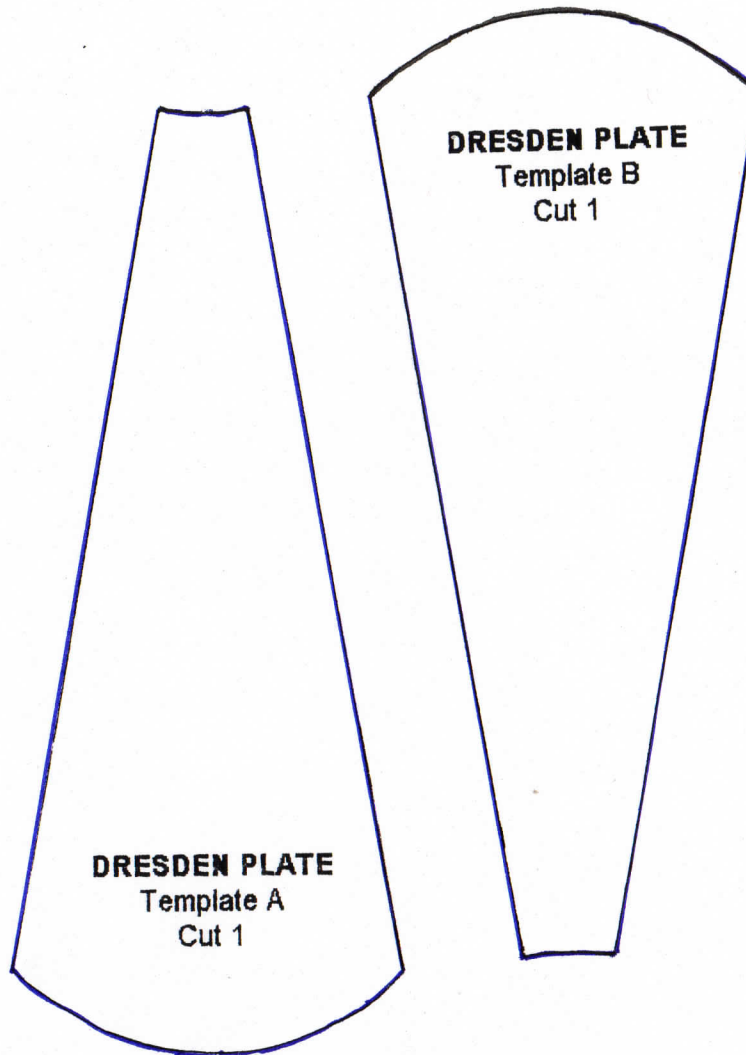

# DRESDEN PLATE

"NO- SEW" PATCHWORK WITH APPLI-GLUE

**DRESDEN PLATE**  
Circle: Cut 1

**DRESDEN PLATE**  
Template A  
Cut 1

**DRESDEN PLATE**  
Template B  
Cut 1