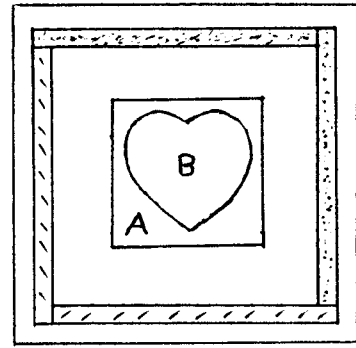

HEART

"NO- SEW" PATCHWORK WITH APPLI-GLUE

HEART

Cut strips: 2 light of 30cm x 3cm
2 dark of 30cm x 3cm

HEART
Template B
Cut 1: light

HEART
Template A
Cut 1: dark